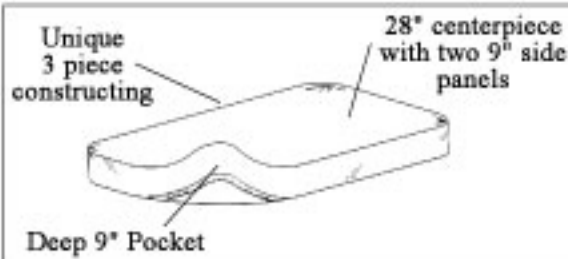

THE PERCALE MIX & MATCH BEDDING COLLECTION

100% Cotton Percale/220 Thread Count

SHEETS

STYLE #s	PRODUCT NAME	DIMENSIONS
#2650	Crib Size w/ Deep 9" Pocket	28" x 52" Fitted
#2651	Cradle Size	18" x 36" Fitted
#2652	Bassinet Size	15" x 33" Fitted
#2653	Portable Crib Size	24" x 38" Fitted

BUMPER

STYLE #s	PRODUCT NAME	DIMENSIONS
#150X	Crib Size	10" x 162" 4 sided
#151	Portable Crib Size	8.5" x 126"
#152	Cradle Size	6.5" x 110"

DUST RUFFLE

STYLE #s	DIMENSIONS
#160	Standard Crib Size

CRIB BLANKET

STYLE #s	DIMENSIONS
#165	30" x 45"

Top: 100% Cotton Percale
Back: 100% Cotton Flannel

Care & Comfort for the Next Generation