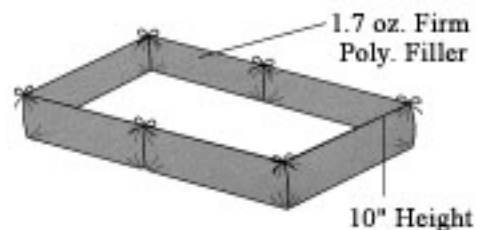

THE PERCALE MIX & MATCH BEDDING COLLECTION

100% Cotton Percale/220 Thread Count

SHEETS

STYLE #s	PRODUCT NAME	DIMENSIONS
#2650	Crib Size w/ Deep 9" Pocket	28" x 52" Fitted
#2651	Cradle Size	18" x 36" Fitted
#2652	Bassinet Size	15" x 33" Fitted
#2653	Portable Crib Size	24" x 38" Fitted

BUMPER

STYLE #s	PRODUCT NAME	DIMENSIONS
#150X	Crib Size	10" x 162" 4 sided
#151	Portable Crib Size	8.5" x 126"
#152	Cradle Size	6.5" x 110"

DUST RUFFLE

STYLE #s	DIMENSIONS
#160	Standard Crib Size

CRIB BLANKET

STYLE #s	DIMENSIONS
#165	30" x 45"

Top: 100% Cotton Percale
Back: 100% Cotton Flannel

Care & Comfort for the Next Generation