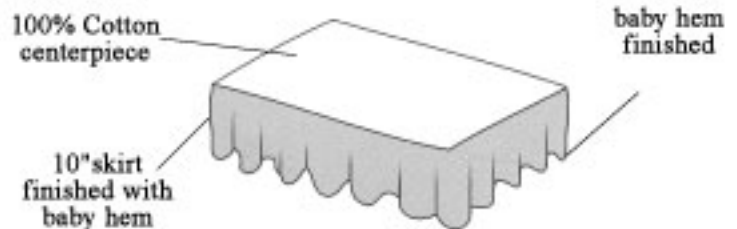

THE PERCALE MIX & MATCH BEDDING COLLECTION

100% Cotton Percale/220 Thread Count

SHEETS

STYLE #s	PRODUCT NAME	DIMENSIONS
#2650	Crib Size w/ Deep 9" Pocket	28" x 52" Fitted
#2651	Cradle Size	18" x 36" Fitted
#2652	Bassinet Size	15" x 33" Fitted
#2653	Portable Crib Size	24" x 38" Fitted

BUMPER

STYLE #s	PRODUCT NAME	DIMENSIONS
#150X	Crib Size	10" x 162" 4 sided
#151	Portable Crib Size	8.5" x 126"
#152	Cradle Size	6.5" x 110"

DUST RUFFLE

STYLE #s	DIMENSIONS
#160	Standard Crib Size

CRIB BLANKET

STYLE #s	DIMENSIONS
#165	30" x 45"

Top: 100% Cotton Percale
Back: 100% Cotton Flannel

Care & Comfort for the Next Generation